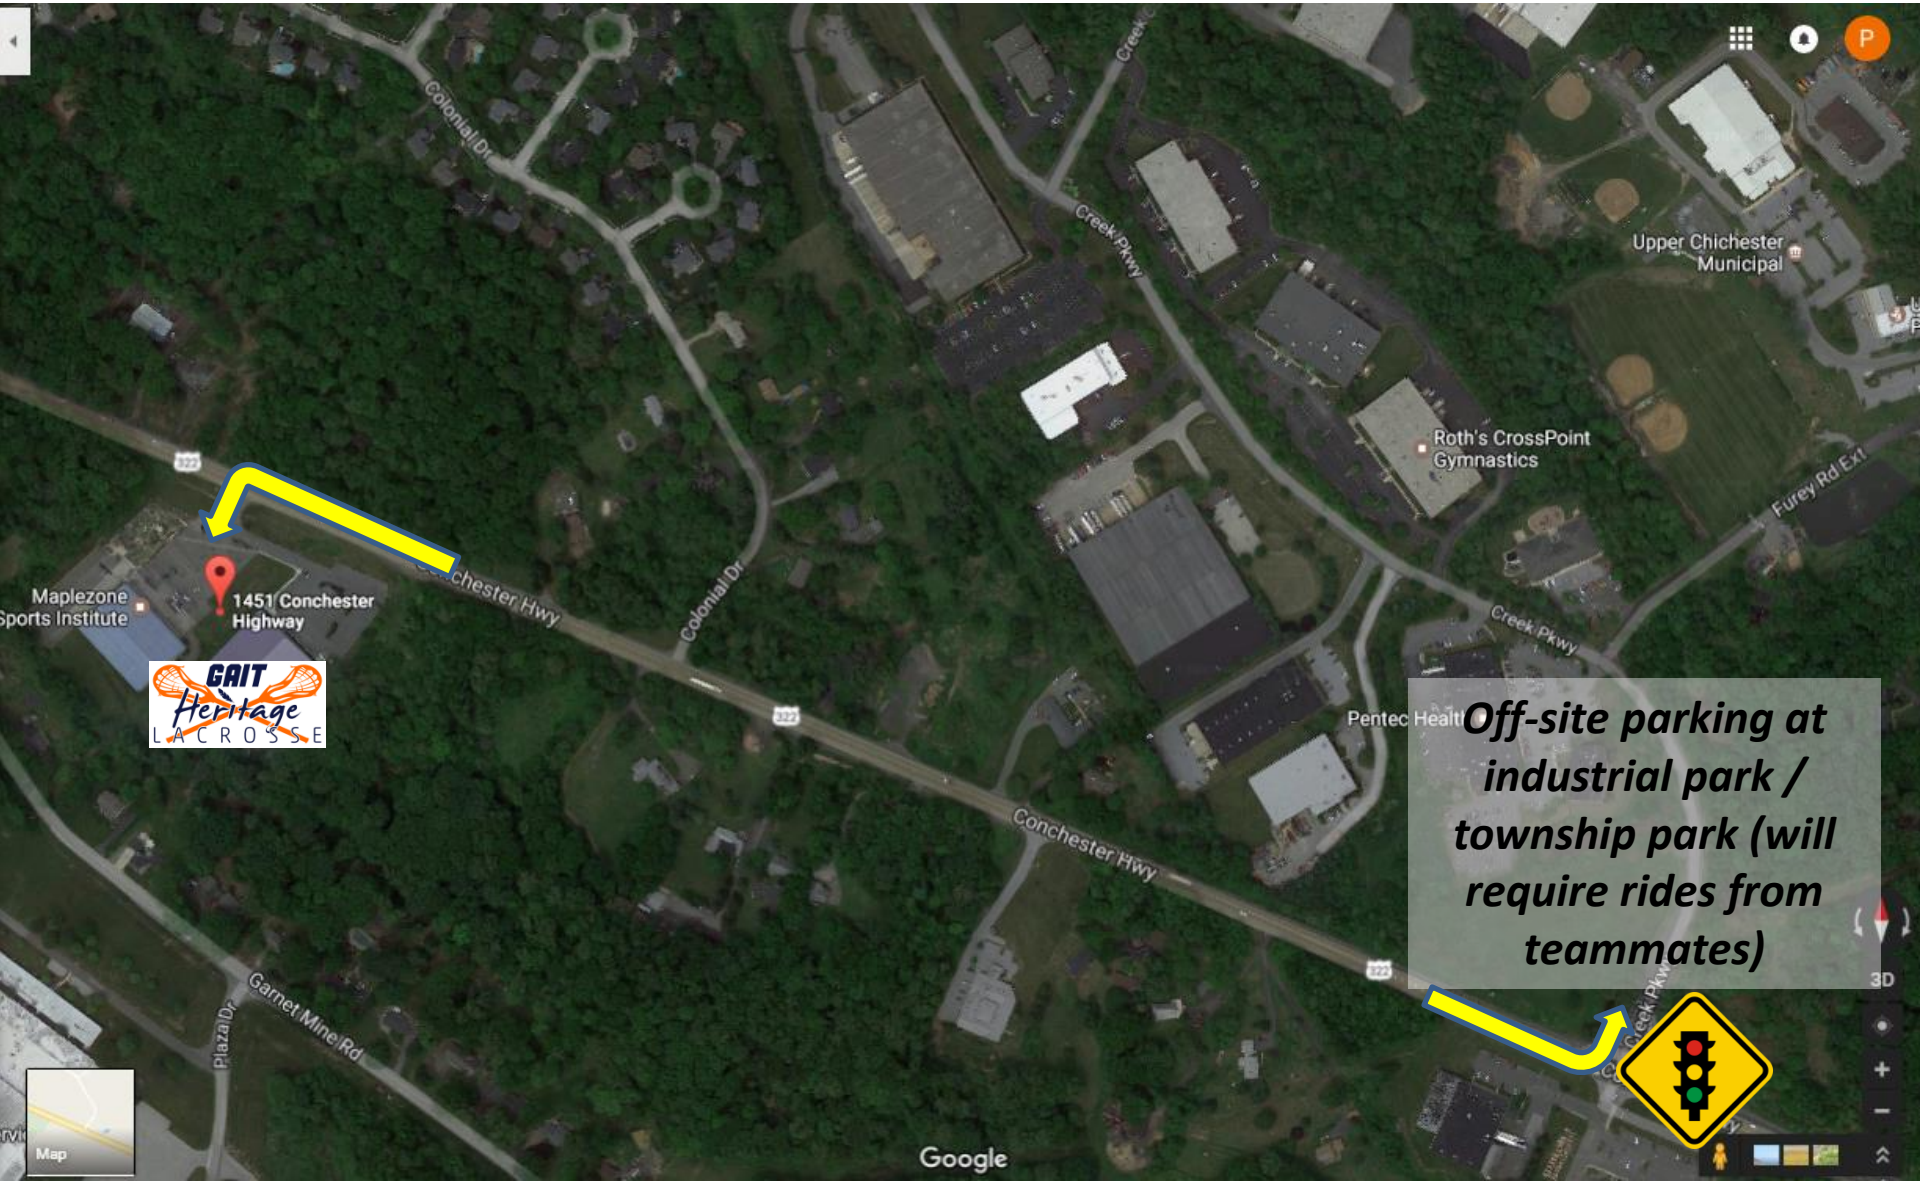

Primary
Parking

FIELD HOUSE
GAIT
Heritage
LACROSSE

Maplezone
Sports Institute

Google

GAIT HERITAGE WINTER CLASSIC

MAPLEZONE FIELD HOUSE - 1451 Conchester Hwy, Garnet Valley, PA 19061

Off-site parking at industrial park / township park (will require rides from teammates)